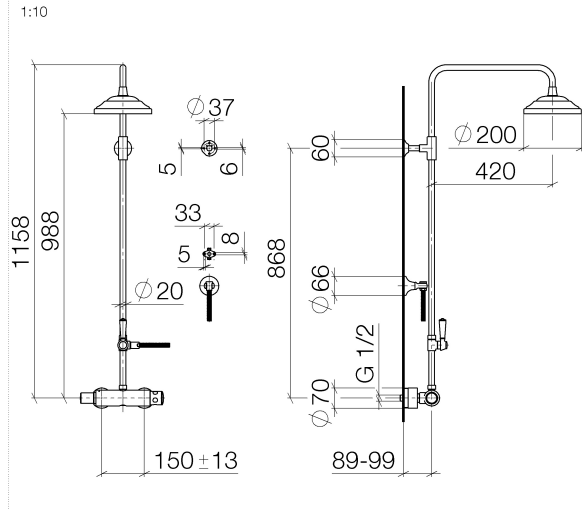

ST 050 304 4360