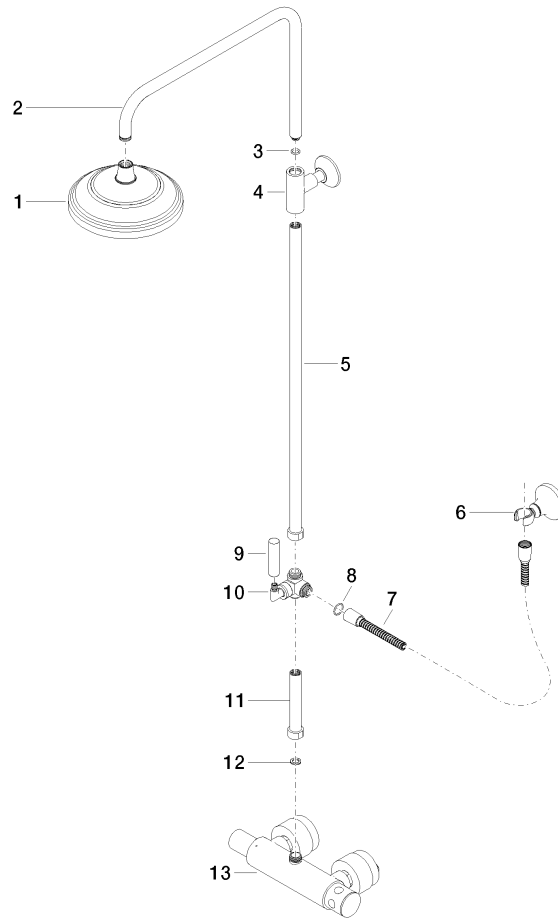

ST 050 304 4360

- shower with fixed riser projection 420mm
- rain shower Ø 200 mm
- rain shower with anti-scale system
- max. rainshower flow 14 l/min
- Function from: 8 l/min
- rotary diverter for fixed-riser shower/hand shower
- height of fittings up to rain shower (bottom edge) 985mm
- height of fittings up to top edge of elbow 1160mm
- two-part push-on rosette Ø 65 mm
- rosette for shower holder Ø 65mm
- rosette for wall mounting Ø 60mm
- gauge 150 mm - 13 mm
- metal shower hose 1250mm with integrated anti-twist protection
- 1/2" connection
- Pipe diameter 20 mm

ST 050 304 4360

Parts for other finishes can be found here: [Chrome](#)

**Spare parts list**

No.	Item Number	Name	Quantity used	Delivery time
1	04 12 05 038 01-06	shower	1	60
2	04 28 22 101 20-06	spout	1	10
3	90 14 10 011 00 90	seal	1	2
4	90 17 11 037 01-06	holder	1	-
Spare part can no longer be ordered, please order the replacement item				
5	90 28 22 104 00-06	pipe	1	-
Spare part can no longer be ordered, please order the replacement item				
6	90 17 09 045 01-06	diverter	1	10
7	09 30 30 064-06	screw	1	10
8	09 18 20 011-06	base	1	10
9	09 28 22 013 90	pipe	1	2
10	11 170 370-06	MADISON Lever insert - Brushed Platinum	1	10
11	09 30 30 062-06	screw	1	10
12	09 14 10 122 90	seal	1	2
13	28 104 970-06	Metal shower hose 1/2" x 1/2" x 1250 mm - Brushed Platinum	1	2
14	28 050 410-06	holder	1	60
15	90 28 22 103 00-06	pipe	1	-
Spare part can no longer be ordered, please order the replacement item				
16	90 14 20 002 00 90	seal	1	2
17	04 17 01 044 01-06	fitting	1	10