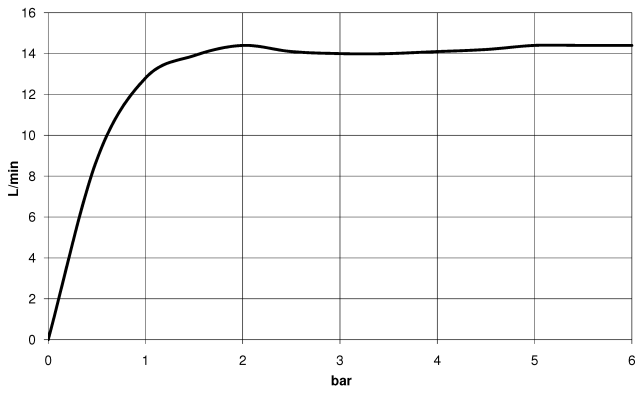

## MADISON Showerpipe with shower thermostat - Brushed Platinum

---

MADISON

ST 050 304 4360

ST 050 304 4360

**Flow rate chart**

**Certificates**

LGA\_38665.